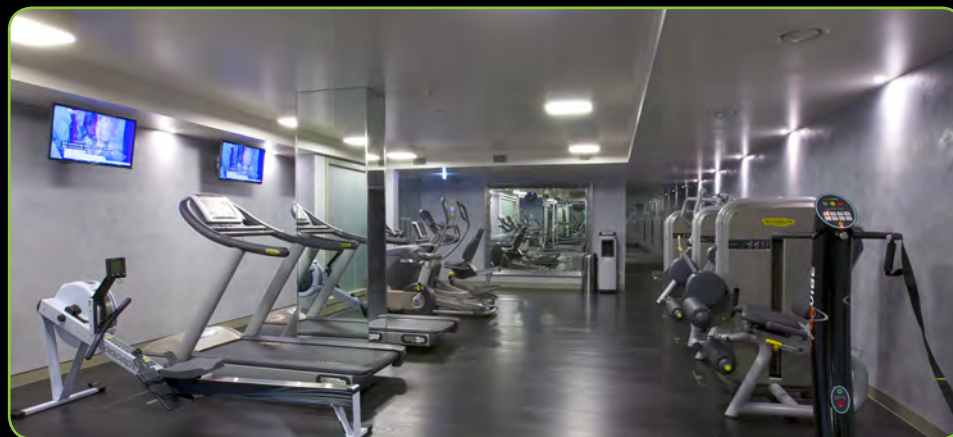

Since 1998 we have fitted over 90 facilities nationwide.

Our projects include bespoke home gyms, private training studios, spas, swimming pools and large-scale corporate and residential projects. As a testimony of our quality relationships and aftercare service, we have ongoing maintenance contracts with 90% of the facilities we have fitted.